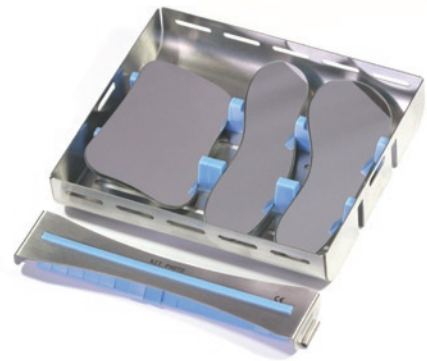

Small DB04-0178 **£25.60**

Large DB04-0178L **£25.60**

Buy 4 Get 1 Free

photo cassettes

Help Protect Your Mirrors From Getting Scratched During Reprocessing And Transit With These Silicone Customised Trays

Photo Cassette

Deep photo cassette, accommodates 4 mirrors and 5 cheek retractors.
W 178mm x L 278mm x D 72mm

DB06-5027 **£98.75**

Photo Cassette Low Profile

Medium low profile cassette, holds 3 mirrors securely.
W 164mm x L 185mm x D 36mm

DB06-5028 **£78.75**

Photo Cassette Low Profile

Medium low profile cassette, holds 4 mirrors and 2 cheek retractors.

DB06-5029 **£98.75**

foursquarehealthcare

db 
orthodontics

*Foursquare Healthcare is a
division of DB Orthodontics Ltd.*