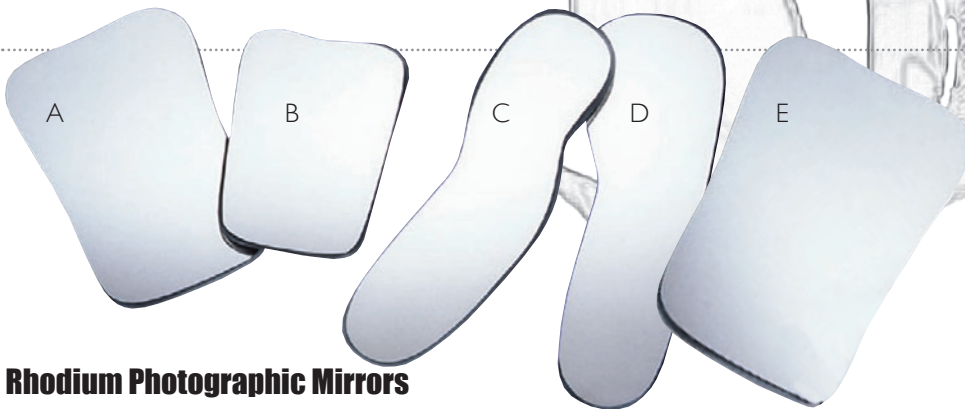

Taking the perfect picture

Products For The Clinical Photographers
Including write up from Dr Paul Mulligan inside

Rhodium Photographic Mirrors

High resolution intra-oral photos depend on superior reflective mirrors. We offer four styles that give you unparalleled access to all intra-oral regions. Tough chromium mirror surface is permanently bonded to a metal base that resists chipping. Sterilize at up to 140°C.

Rhodium intra-oral mirrors are the best choice for photography.

Coated both sides for durability.

Rhodium provides higher reflectance for sharper, precise images with 35mm and digital photography.

Rhodium mirrors withstand repeated steam and autoclave sterilization.