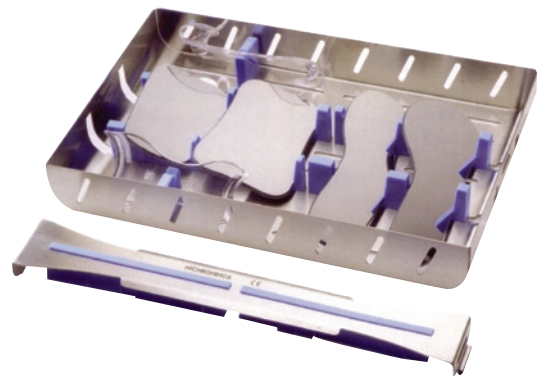

Photo Cassette

Deep photo cassette, accommodates 4 mirrors and 5 cheek retractors.
W 178mm x L 278mm x D 72mm

DB06-5027 **£98.75**

Photo Cassette Low Profile

Medium low profile cassette, holds 3 mirrors securely.
W 164mm x L 185mm x D 36mm

DB06-5028 **£78.75**

Photo Cassette Low Profile

Medium low profile cassette, holds 4 mirrors and 2 cheek retractors.

DB06-5029 **£98.75**

foursquarehealthcare

db 
orthodontics

*Foursquare Healthcare is a
division of DB Orthodontics Ltd.*