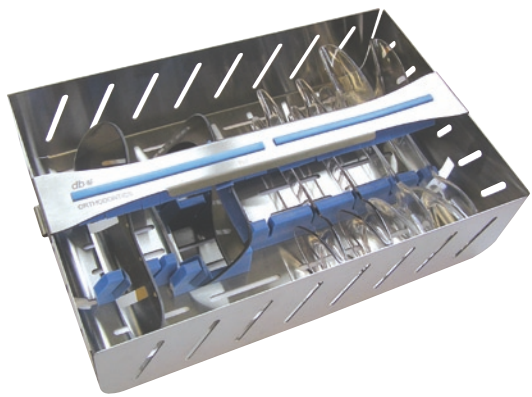

Large DB04-0175 **£26.00**

Buy 4 Get 1 Free

Photo Cheek Retractors (autoclavable)

Each end of the retractor has a unique size that can be used with children and adults. The ends are elongated, unlike many other photo retractors resulting in superior intra oral photography. The photographer is able to take pictures without the aid of an assistant. Sold in pairs.

Small DB04-0178 **£25.60**

Large DB04-0178L **£25.60**

Buy 4 Get 1 Free

photo cassettes

Help Protect Your Mirrors From Getting Scratched During Reprocessing And Transit With These Silicone Customised Trays

Photo Cassette

Deep photo cassette, accommodates 4 mirrors and 5 cheek retractors.
W 178mm x L 278mm x D 72mm

DB06-5027 **£98.75**

Photo Cassette Low Profile

Medium low profile cassette, holds 3 mirrors securely.
W 164mm x L 185mm x D 36mm