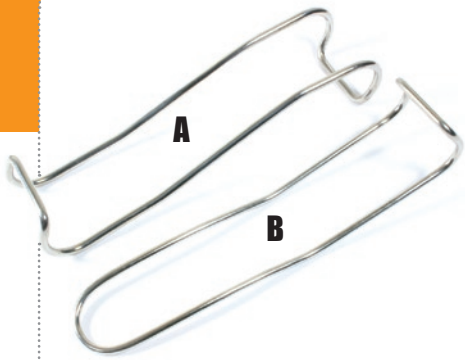

Sold as a set of 2 pieces: 1 wide + 1 narrow.

DB04-0157 **£38.05**

foursquarehealthcare

freephone
0800 783 3552

Sternberg Lip Retractors

Sold as each.

A		B			
120 mm (4 6/8")	DB04-0193	£11.20	140 mm (5 1/2")	DB04-0196	£11.90
140 mm (5 1/2")	DB04-0194	£11.90	160 mm (6 2/8")	DB04-0197	£12.45
160 mm (6 2/8")	DB04-0195	£12.45	180 mm (7 1/16")	DB04-0198	£13.10

Stainless Steel Cheek Retractor (autoclavable)

Glare free brushed metal excellent for photography. Fully autoclavable. One per pack.

DB04-0199 **£19.95**/each

Buy 4 Get 1 Free

Retract Ezz Photo Lip Retractor (autoclavable)

Innovative design provides maximum exposure to occlusal photographs. Can be cold sterilized or heat sterilized.

DB04-0154 **£16.50**/each

Cheek Retractors

Long handled, not autoclavable. Sold in pairs.

Small DB04-0190 **£9.50**