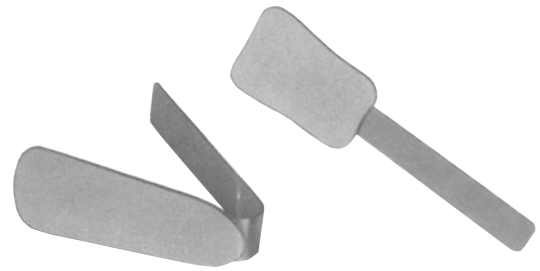

DB04-0187 **£9.90**

Hand-held Cheek Retractors (autoclavable)

Smooth, rounded edges. Hand-held for increased visibility/accessability. Fully autoclavable. One universal size fits all patients. Ideal for intra-oral photography. Sold In pairs

DB04-0184 **£11.85**

freephone
0800 783 3552

Rhodium Mirror With Handle

Palatal mirror with integrated handle, making photography much easier. Made from the same high quality Rhodium as previous products. Fully autoclavable.

DB04-0156 **£74.50**

Buy 4 Get 1 Free

Rhodium Mirrors with Handle

Same high quality as standard mirrors, with the addition of a S/S handle. Fully autoclavable. Available in Buccal (1) and Occlusal (2).

Occlusal DB04-0158 **£88.05/each**