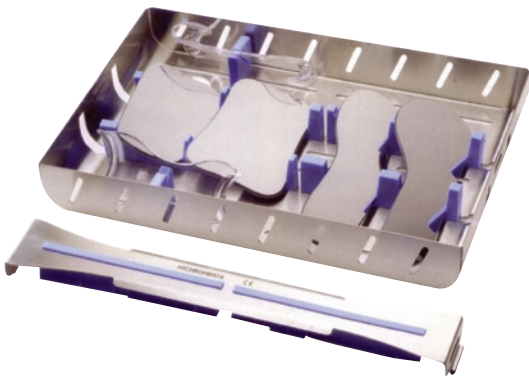

One of the best bits of the DBO photographic kit was the rhodium mirror and handle system. Mirrors often get scratched during reprocessing and DBO also produces a range of stainless steel cassettes, with silicone support that protect against damage.

Fig. 1 Large cassette holds 4 mirrors and 2 cheek retractors

High resolution intra-oral photos depend on superior reflective mirrors. DB produces four styles that give fantastic access to all intra-oral regions (palatal large and small, lingual and buccal). The tough rhodium mirror surface is permanently bonded to a metal base that resists chipping.

Fig. 2 Use of palatal adult mirror

Rhodium provides higher reflectance for sharper, precise images with 35mm and digital photography. Rhodium mirrors withstand repeated steam and autoclave sterilization. In addition the handle system grips the mirror with rubber compression preventing scratches whilst providing a highly reliable way of positioning the mirror at various angles. With other systems where the mirror handle is bonded to the mirror at a fixed angle, it can easily become an obstruction to ideal placement. In addition I have experienced failure of the adhesive between the handle and mirror after repeated sterilisation of other systems.